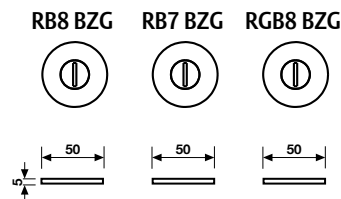

RB8 BZG	RB7 BZG	RGB8 BZG
Orolucido	*	*	*
Cromosat/Cromo	*	*	*

Maniglia da porta su rosetta fine solo 50 mm.
Door handles on slim rosette 50 mm only.